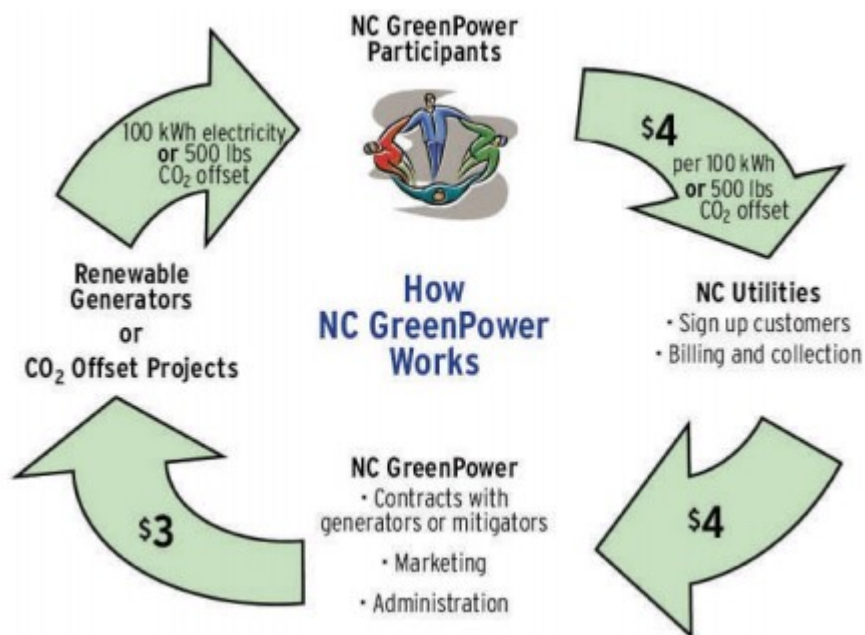

NC GreenPower Available

Members of Albemarle EMC have the option to purchase electricity generated by renewable energy. The program, called NC GreenPower, is a statewide initiative designed to improve North Carolina's environment through renewable energy sources such as wind, solar, and biomass. The all-voluntary program allows co-op members to contribute as little as \$4 per month to NC GreenPower, which uses that money to purchase blocks of green power. A \$4 tax-deductible contribution will 100 kilowatt-hours of renewable energy to North Carolina's power supply.